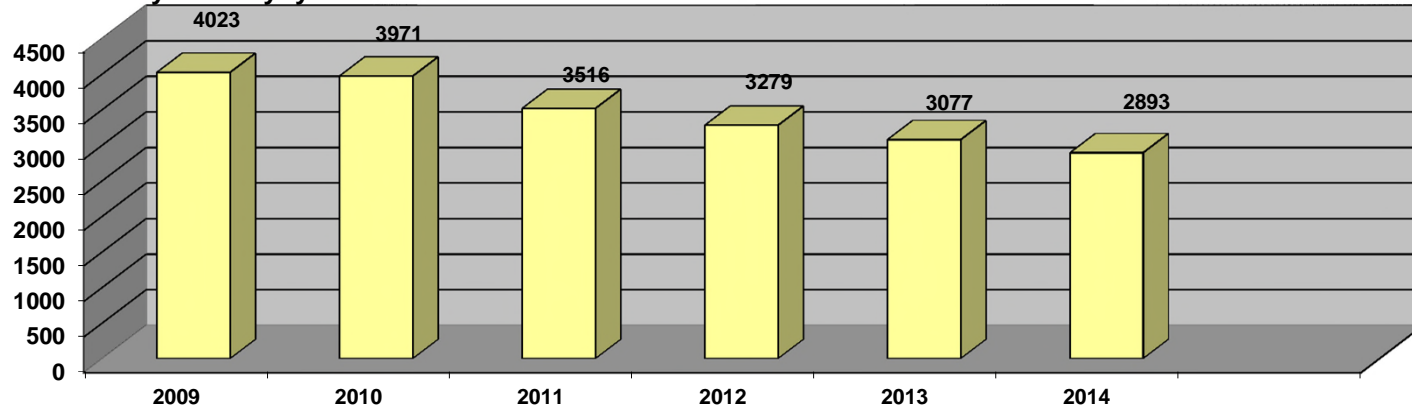

**Ystadegau *Hafan Pwllheli* - i Mawrth 2015**  
**Annual Statistics for *Hafan Pwllheli* - to March 2015**

**Cyfanswm medr cychod blynyddol - Total metres Resident boats**

Nifer o gychod ymwelwyr mewn blwyddyn - No. of visiting vessels per year

Cyfanswm medr cychod ymwelwyr - Total mts visiting vessels

Nifer o gyfod ar yr rhestr diddordeb mewn angorfa - No. of vessels on the Expressions of Interest list

Cychod Hwyl/Pwer ar yr rhestr diddordeb mewn angorfa -  
No of Sail/Power vessels on the Expressions of Interest list