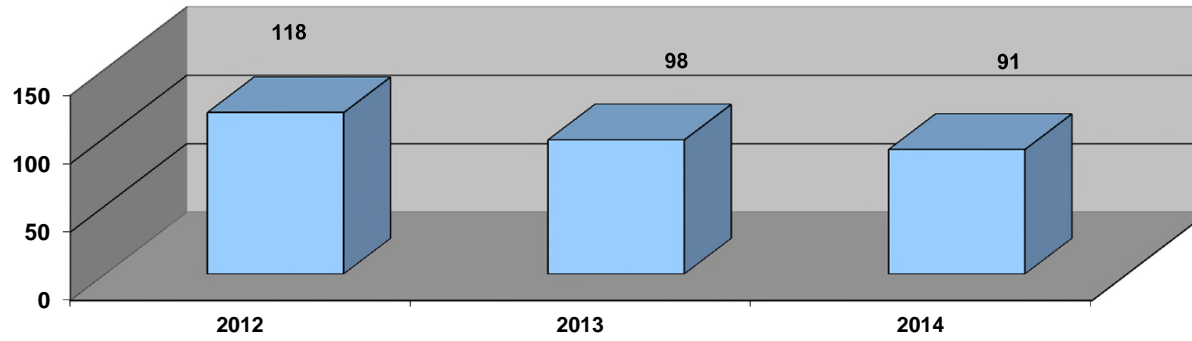

Ystadegau *Harbwr Pwllheli* - i Mawrth 2015
Annual Statistics for *Pwllheli Harbour* - to March 2015

Cychod Blynyddol - Resident Bertholders