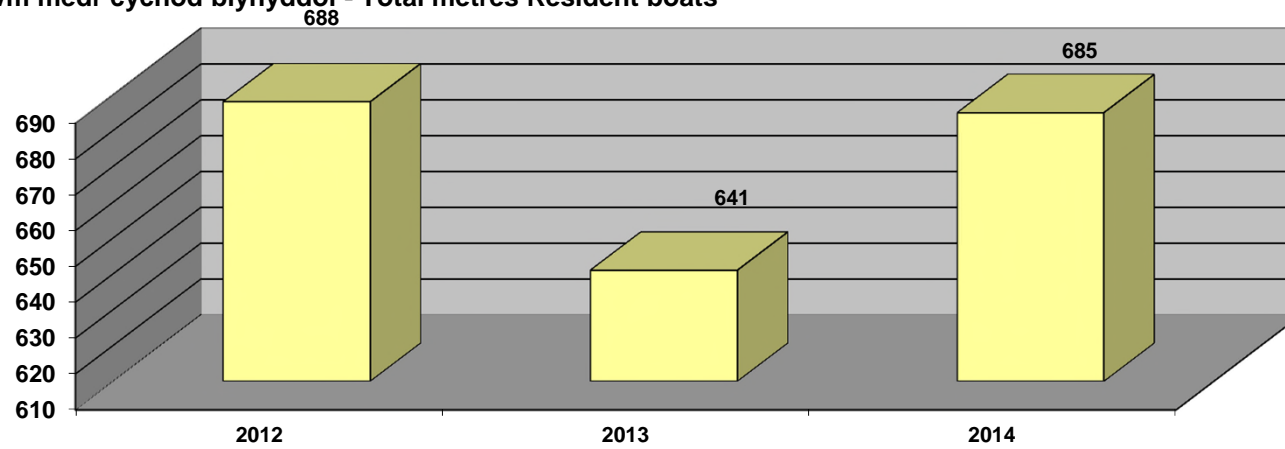

Hyd at Mawrth 2015  
Up to March 2015

**Ystadegau *Harbwr Pwllheli* - i Mawrth 2015**  
**Annual Statistics for *Pwllheli Harbour* - to March 2015**

**Cychod Blynyddol - Resident Bertholders**

**Cyfanswm medr cychod blynyddol - Total metres Resident boats**