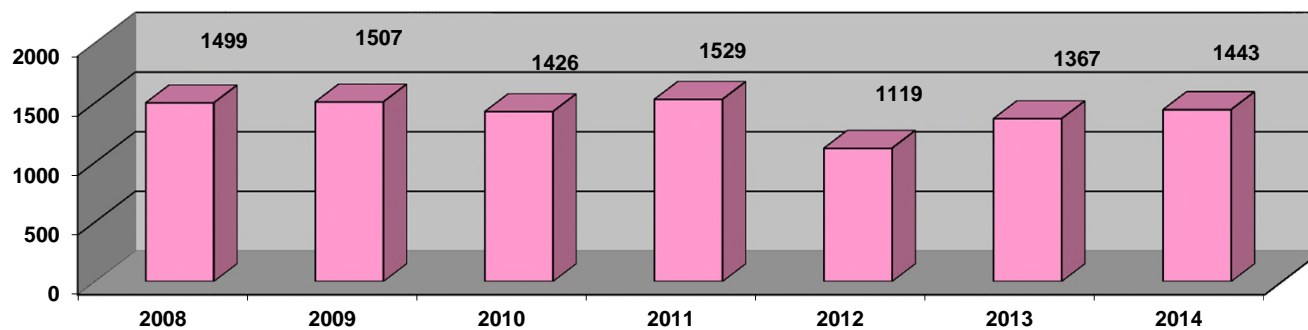

**Ystadegau *Hafan Pwllheli* - i Mawrth 2015**  
**Annual Statistics for *Hafan Pwllheli* - to March 2015**

**Cyfanswm medr cychod blynyddol - Total metres Resident boats**

Nifer o gychod ymwelwyr mewn blwyddyn - No. of visiting vessels per year

Cyfanswm medr cychod ymwelwyr - Total mts visiting vessels

Nifer o gyfod ar yr rhestr diddordeb mewn angorfa - No. of vessels on the Expressions of Interest list

Cychod Hwyl/Pwer ar yr rhestr diddordeb mewn angorfa -  
No of Sail/Power vessels on the Expressions of Interest list