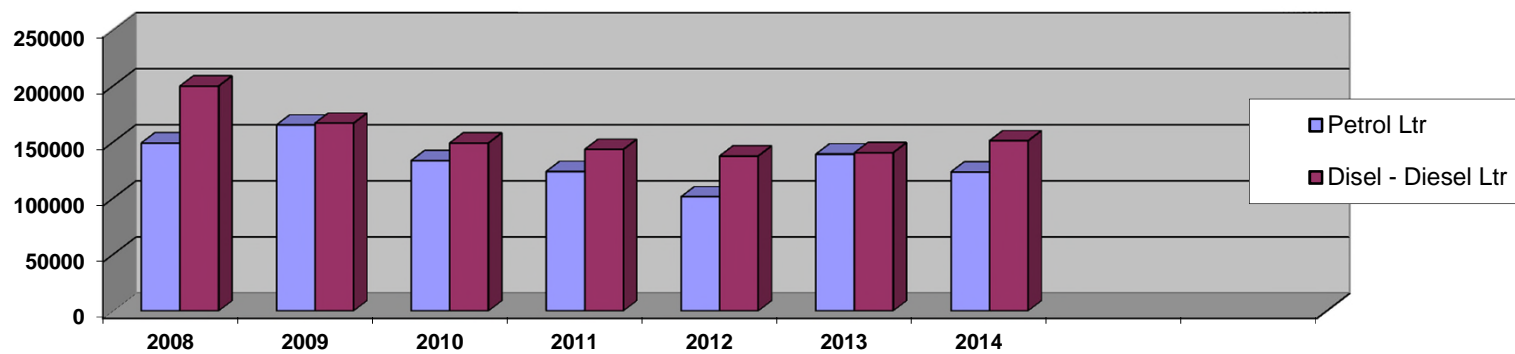

Gwerthiant Petrol/Disel - Petrol/Diesel sales