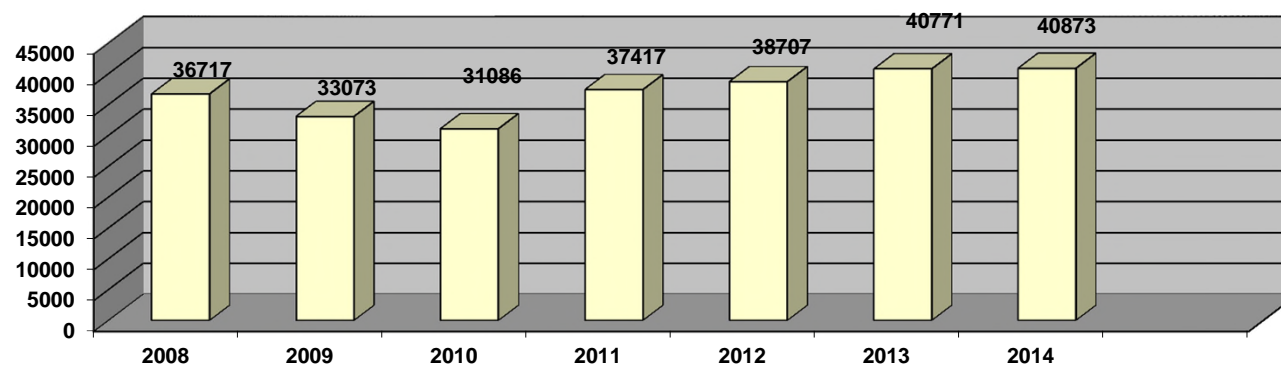

**Ystadegau *Hafan Pwllheli* - i Mawrth 2015**  
**Annual Statistics for *Hafan Pwllheli* - to March 2015**

**Cyfanswm medr cychod blynyddol - Total metres Resident boats**

Nifer o gychod ymwelwyr mewn blwyddyn - No. of visiting vessels per year

Cyfanswm medr cychod ymwelwyr - Total mts visiting vessels

Nifer o gyfod ar yr rhestr diddordeb mewn angorfa - No. of vessels on the Expressions of Interest list

Cychod Hwyl/Pwer ar yr rhestr diddordeb mewn angorfa -  
No of Sail/Power vessels on the Expressions of Interest list