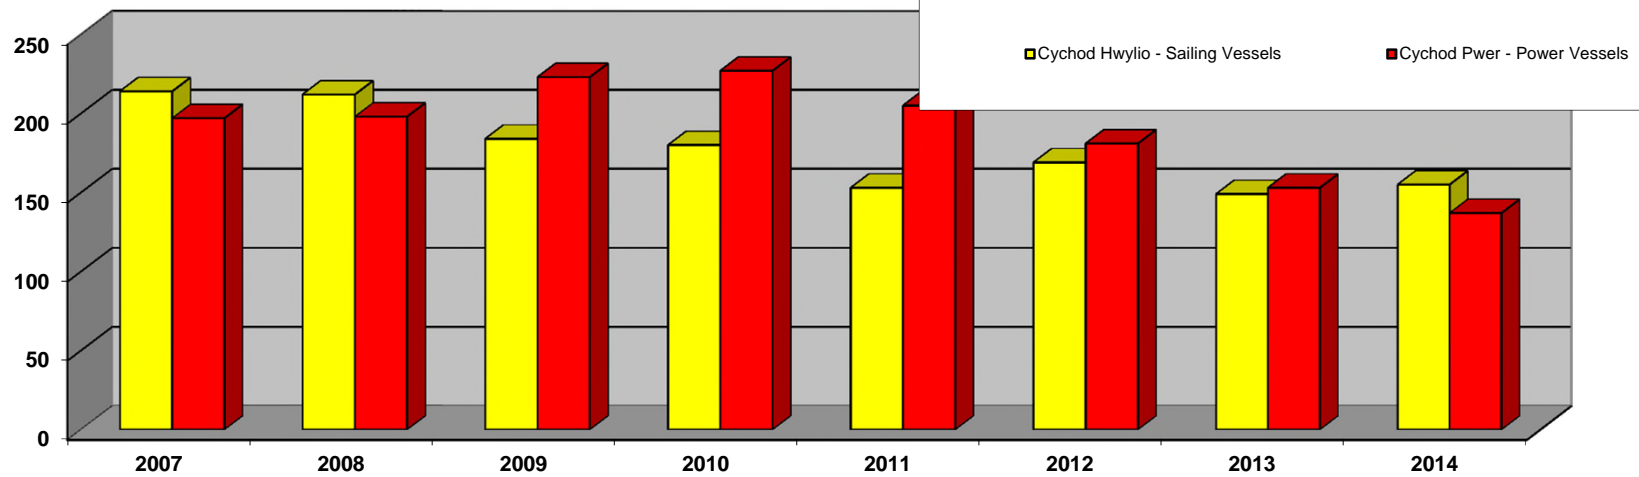

Nifer o gychod Hwyllo/Pwer yn yr Hafan - No. of sailing/power vessels in the Hafan