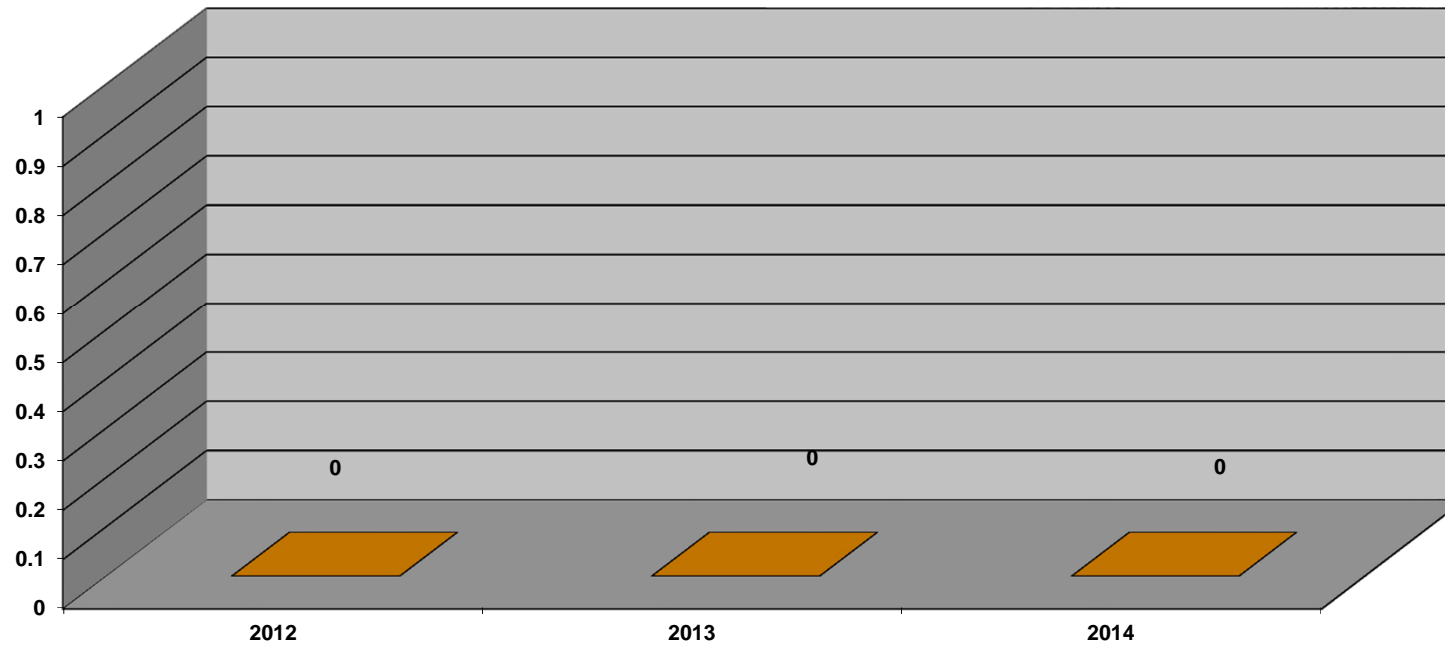

Dadansoddiad o pam fod perchennog doc yn gadel - 1taf Ebrill i 31ain o Fawrth
Analysis of why resident berthholders leave 1st April to 31st March

	2013	2014						
Wedi gwerthu cwch/sold boat	3	0						
Ardal newydd/New Cruising Ground	0	0						
Parcio a lansio/Park and Launch	0	0