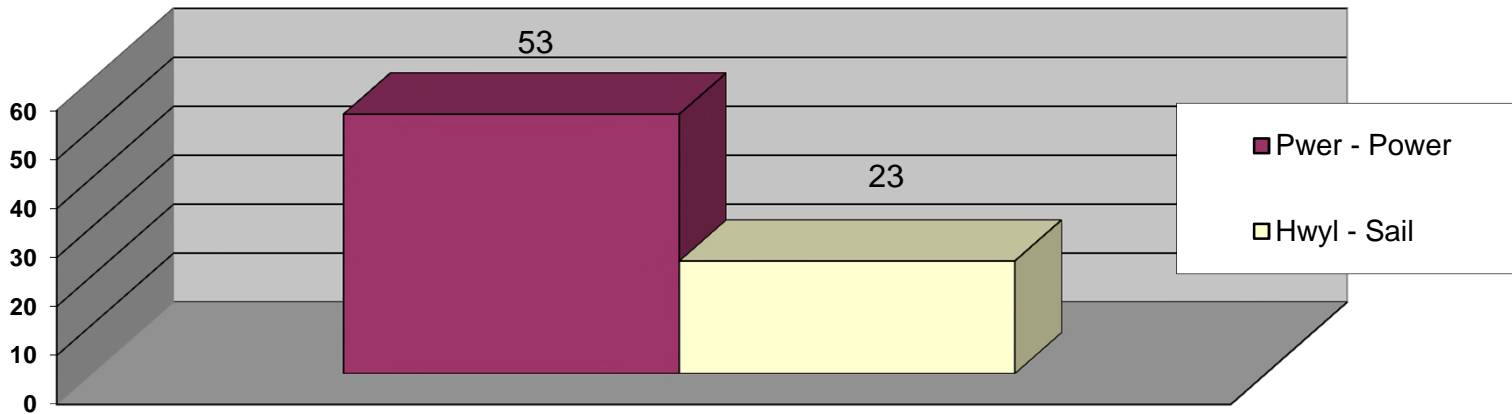

Cychod Hwyl/Pwer ar yr rhestr diddordeb mewn angorfa -
No of Sail/Power vessels on the Expressions of Interest list