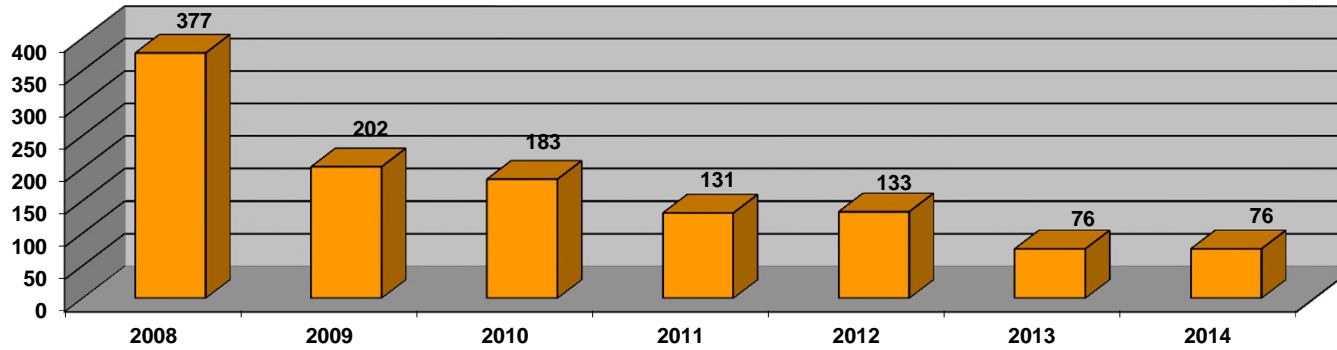

**Ystadegau *Hafan Pwllheli* - i Mawrth 2015**  
**Annual Statistics for *Hafan Pwllheli* - to March 2015**

**Cyfanswm medr cychod blynyddol - Total metres Resident boats**

Nifer o gychod ymwelwyr mewn blwyddyn - No. of visiting vessels per year

Cyfanswm medr cychod ymwelwyr - Total mts visiting vessels

Nifer o gyfod ar yr rhestr diddordeb mewn angorfa - No. of vessels on the Expressions of Interest list

Cychod Hwyl/Pwer ar yr rhestr diddordeb mewn angorfa -  
No of Sail/Power vessels on the Expressions of Interest list