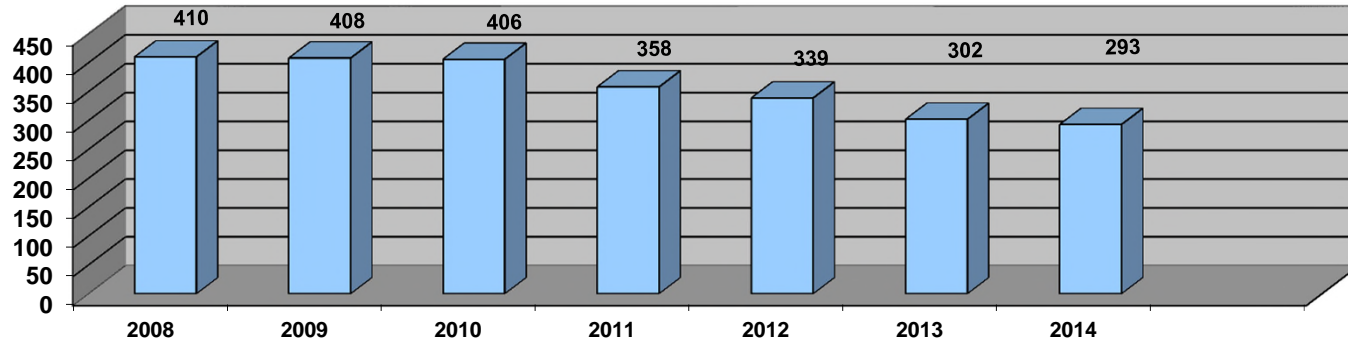

**Ystadegau *Hafan Pwllheli* - i Mawrth 2015**  
**Annual Statistics for *Hafan Pwllheli* - to March 2015**

**Cyfanswm medr cychod blynyddol - Total metres Resident boats**

Nifer o gychod ymwelwyr mewn blwyddyn - No. of visiting vessels per year

Cyfanswm medr cychod ymwelwyr - Total mts visiting vessels

Nifer o gyfod ar yr rhestr diddordeb mewn angorfa - No. of vessels on the Expressions of Interest list

Cychod Hwyl/Pwer ar yr rhestr diddordeb mewn angorfa -  
No of Sail/Power vessels on the Expressions of Interest list